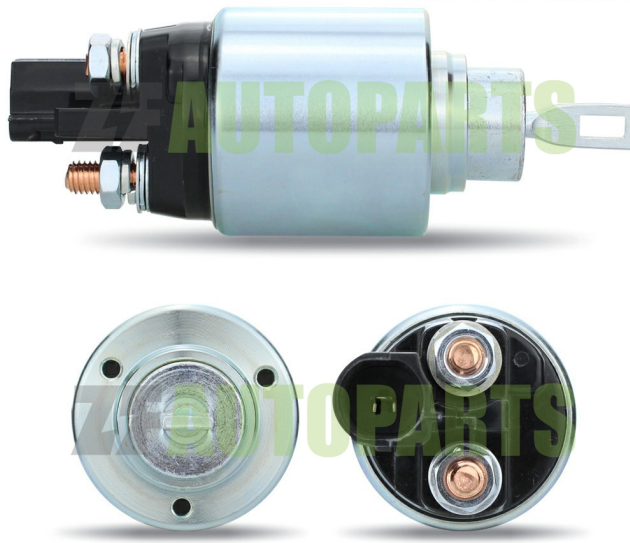

ZFAUTOPARTS

ZM8-381

Specifications

ZF Model	84-216-12V
Category	SOLENOID
SERIES	BOSCH
Voltage	12V
Od	52.4mm
Ad	3*M5*41mm
Ed	28.5mm Engaged
外壳	/
胶木盖总成	/
动铁芯总成	/
推杆总成	/
线圈架总成	/

SOLENIOD OE

Number	Details
2.339.305.040	BOSCH
2.339.305.055	BOSCH

2.339.305.077	BOSCH
2.339.305.324	BOSCH

FOR STARTER

Number	Details
0.001.123.012	BOSCH
0.001.123.013	BOSCH
0.001.123.014	BOSCH
0.001.123.015	BOSCH
0.001.123.016	BOSCH
0.001.123.036	BOSCH
0.001.123.038	BOSCH
0.001.123.039	BOSCH
02M911023N	VOLKSWAGEN
02M911023P	VOLKSWAGEN
02M911023PX	VOLKSWAGEN
02M911024	VOLKSWAGEN
02M911024A	VOLKSWAGEN
02M911024P	VOLKSWAGEN
0E9110238	VOLKSWAGEN

FOR CAR

Brand	Model
A3	AUDI
TT	AUDI
Altea	SEAT
Cordoba	SEAT
Ibiza	SEAT
Leon	SEAT
Toledo	SEAT
Roomster	SKODA
Yeti	SKODA
Eos	VOLKSWAGEN

Golf	VOLKSWAGEN
Jetta	VOLKSWAGEN
New Beetle	VOLKSWAGEN

Number	Details
ZM7-381	BOSCH
ZM6-381	BOSCH
ZM5-381	BOSCH
ZM4-381	BOSCH
ZM3-381	BOSCH
ZM2-381	BOSCH
ZM1-381	BOSCH
ZM381	BOSCH
ZM9-381	BOSCH
ZM382	BOSCH
ZM1-382	BOSCH
ZM2-382	BOSCH
ZM3-382	BOSCH
ZM4-382	BOSCH
ZM5-382	BOSCH
ZM7-382	BOSCH
ZM8-382	BOSCH
ZM383	BOSCH