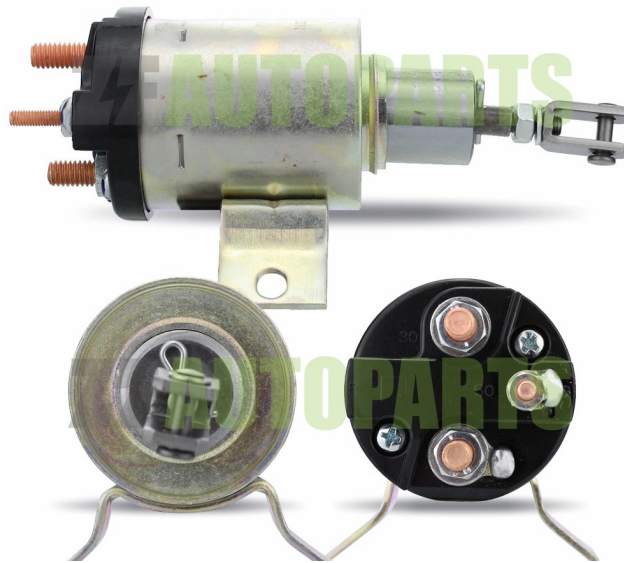

ZFAUTOPARTS

ZM506

Specifications

ZF Model	58-005-12V
Category	SOLENOID
SERIES	WAPSA
Voltage	12V

SOLENIOD OE

Number	Details
9.330.451.015	BOSCH
9.33A.451.015	BOSCH
237-21	WAPSA

FOR STARTER

Number	Details
9.000.453.004	BOSCH
9.000.453.014	BOSCH
9.000.453.016	BOSCH

9.000.453.027	BOSCH
9.000.453.033	BOSCH
9.000.453.041	BOSCH
9.000.453.049	BOSCH
9.000.453.051	BOSCH
9.000.453.053	BOSCH
MP-B-1	WAPSA
MP-B-13	WAPSA
MP-B-23	WAPSA
MP-B-33	WAPSA
MP-B-42	WAPSA

FOR CAR

Brand	Model
Trator Escavo-Carregador 580H	CASE
Trator Escavo-Carregador W-7	CASE
Trator	CBT
Caminhão	CHRYSLER-DODGE
Dodge Polara	CHRYSLER-DODGE
Trator Michigan 75A	CLARK
Trator Michigan II	CLARK
Trator Michigan III	CLARK
Trator Pá-Carregadeira 1900	EATON
Trator Pá-Carregadeira 250A	EATON
F11000	FORD
F12000	FORD
F13000	FORD
Caminhão	GM-CHEVROLET
Pick-up	GM-CHEVROLET
Trator	MASSEY FERGUSON
Perkins Motor Industrial	MASSEY FERGUSON
Colheitadeira 220	MASSEY FERGUSON
Trator	VALMET

Number	Details
ZM505	WAPSA
ZM504	WAPSA
ZM503	WAPSA
ZM502	WAPSA
ZM501	WAPSA
ZM507	WAPSA
ZM508	WAPSA
ZM509	WAPSA
ZM510	WAPSA
ZM517	WAPSA
ZM518	WAPSA
ZM1-518	WAPSA
ZM519	WAPSA