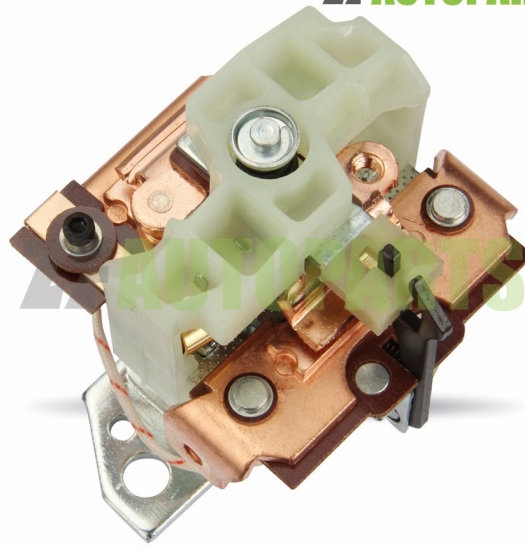

## ZM901

### Specifications

ZF Model	84-900-24V
Category	SOLENOID
SERIES	BOSCH
Voltage	24V

### SOLENIOD OE

Number	Details
0.331.100.016	BOSCH
0.331.101.006	BOSCH
0.331.101.009	BOSCH
1.987.AN0.006	BOSCH
19024320	DELCO REMY