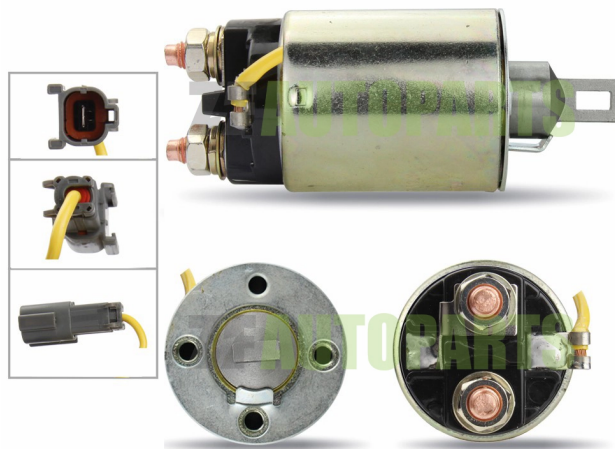

ZF AUTOPARTS

ZM799

Specifications

ZF Model	30-708-12V
Category	SOLENOID
SERIES	mitsubishi
Voltage	12V

SOLENIOD OE

Number	Details
SB524	mitsubishi

FOR STARTER

Number	Details
M2T53882	mitsubishi
23300-84A11	NISSAN

FOR CAR

Brand	Model