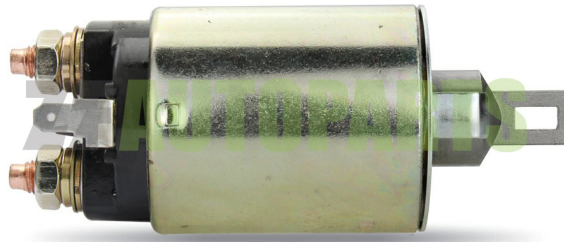

ZFAUTOPARTS

ZM692

Specifications

ZF Model	30-702-12V
Category	SOLENOID
SERIES	MITSUBISHI
Voltage	12V

SOLENIOD OE

Number	Details
M371X00272	MITSUBISHI
M371X17271	MITSUBISHI
M371X54771	MITSUBISHI

FOR STARTER

Number	Details
M1T50471	MITSUBISHI
M2T20181	MITSUBISHI
M2T20182	MITSUBISHI