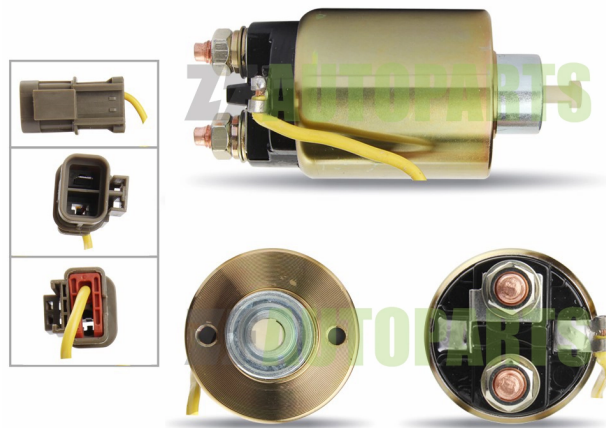

ZFAUTOPARTS

ZM1-792

Specifications

ZF Model	30-008X-12V
Category	SOLENOID
SERIES	MITSUBISHI
Voltage	12V

SOLENIOD OE

Number	Details
M371X68971	MITSUBISHI
SB663	MITSUBISHI

FOR STARTER

Number	Details
M1T70985	MITSUBISHI
M1T71581	MITSUBISHI
M1T71681	MITSUBISHI
23343-01Y10	NISSAN